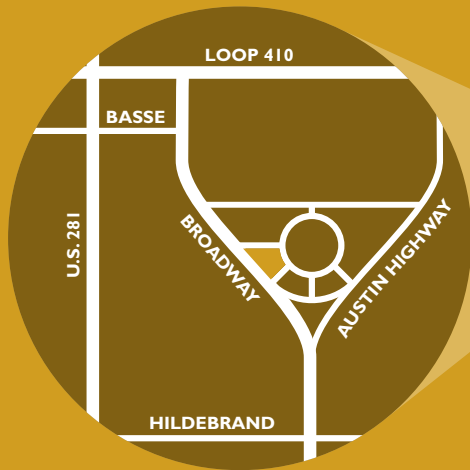

# To get to Mexico, take Broadway.

### PALOMA BLANCA TO-GO

To-Go pickup: Simply drive around behind the restaurant and pull under the canopy. We'll come out to your vehicle, place your order in your back seat, make change at your car door, and you'll be on your way!

## ACCESS FROM DOWNTOWN:

Take Broadway north about 2 ½ miles from downtown. About one block north of the Austin Highway intersection, where Broadway makes a sharp bend to the right, you will see the Paloma Blanca sign on your right.

## INTERSTATE ACCESS:

Take 37/Hwy. 281/McAllister Freeway to the Hildebrand exit. Turn East on Hildebrand, and go down the hill about 1/2 a mile to Broadway. Turn left onto Broadway going north. Take Broadway north about 2 ½ miles from downtown. About one block north of the Austin Highway intersection, where Broadway makes a sharp bend to the right, you will see the Paloma Blanca sign on your right.